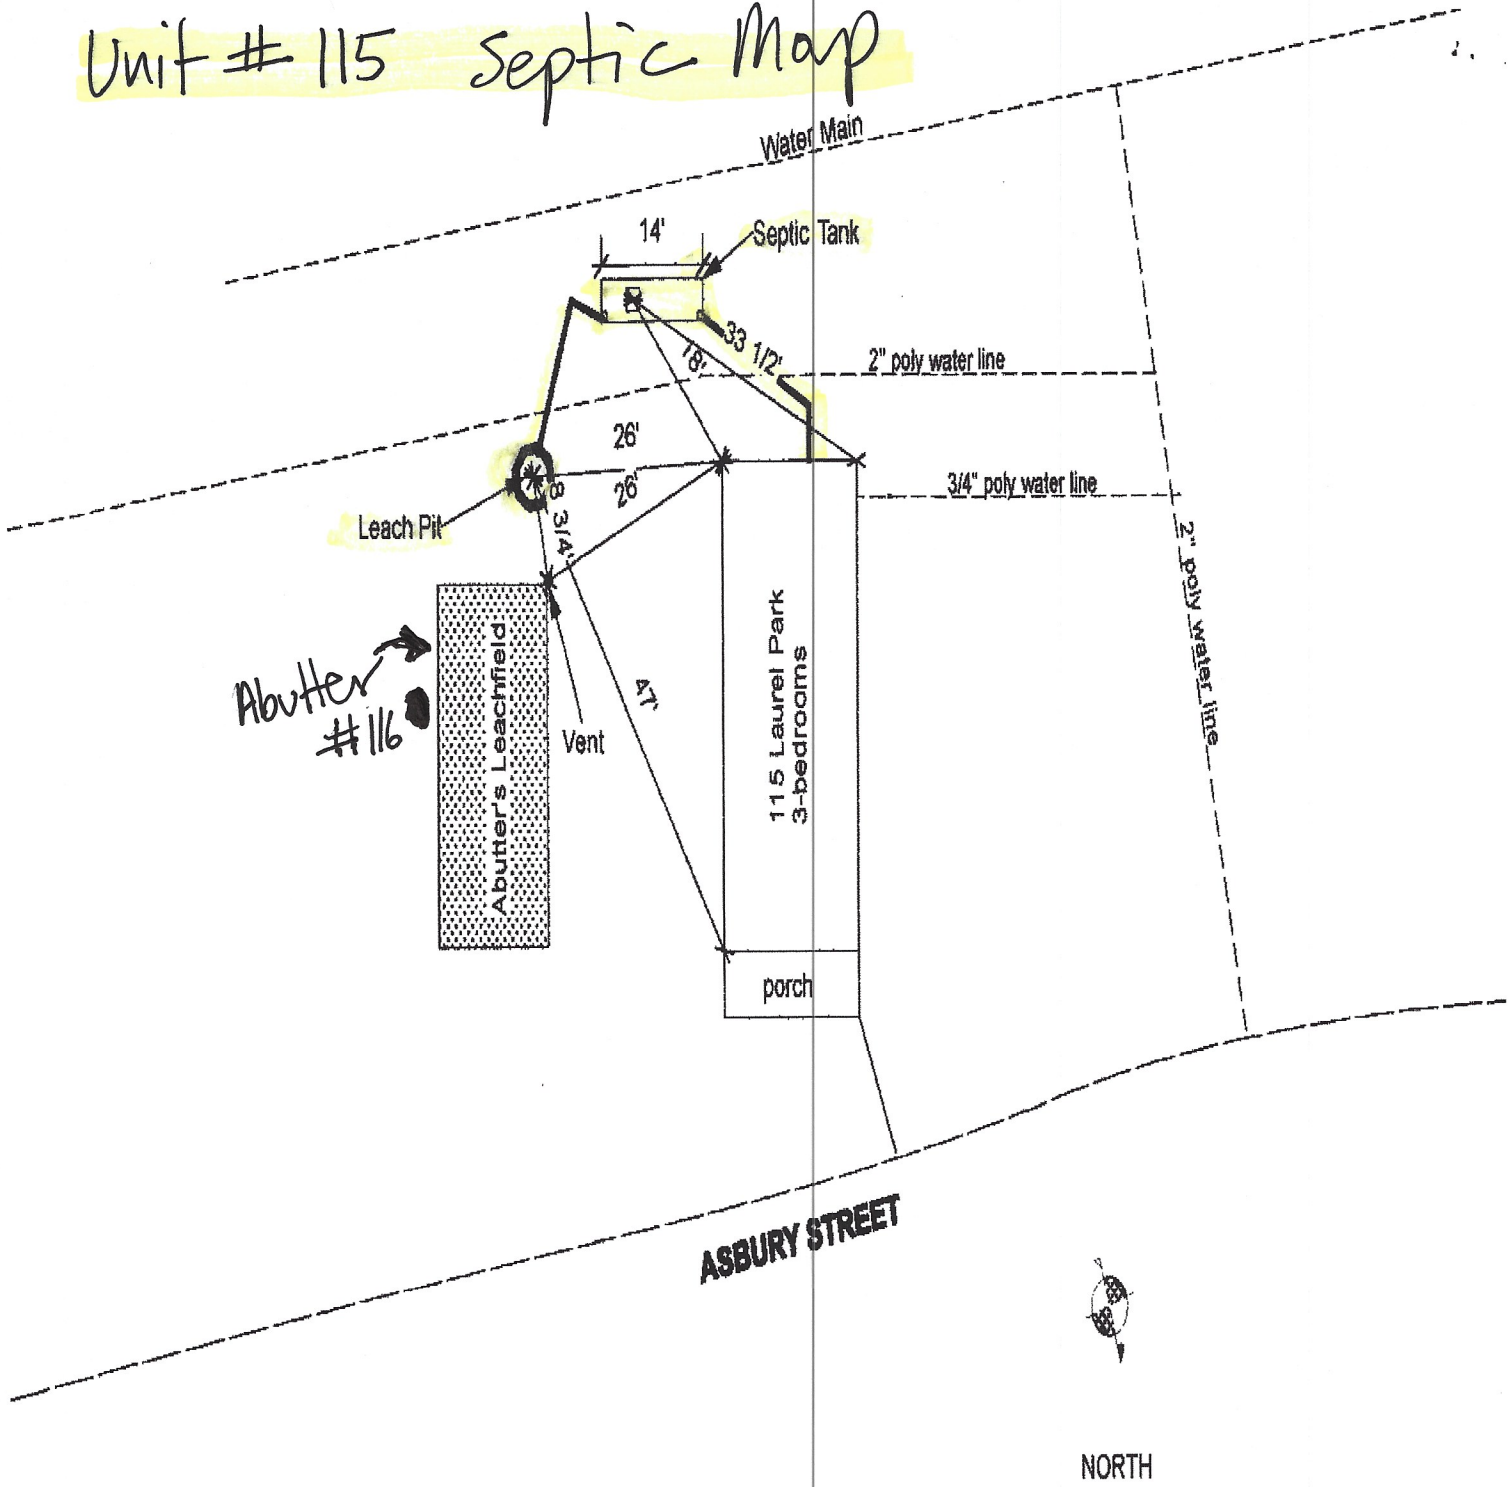

Unit # 115 septic Map

ASBURY STREET

NORTH

As-Built Drawing Existing Septic System	Date: 8/16/2015	Owner: John Cruz		HOMESTEAD INC. Thomas S. Leue R.S.
Scale: 1 : 20' Except as Noted	Revision Date:	115 Laurel Park Northampton, MA 01060		1664 Cape St. Williamsburg, MA 01096 [413] 628-4533