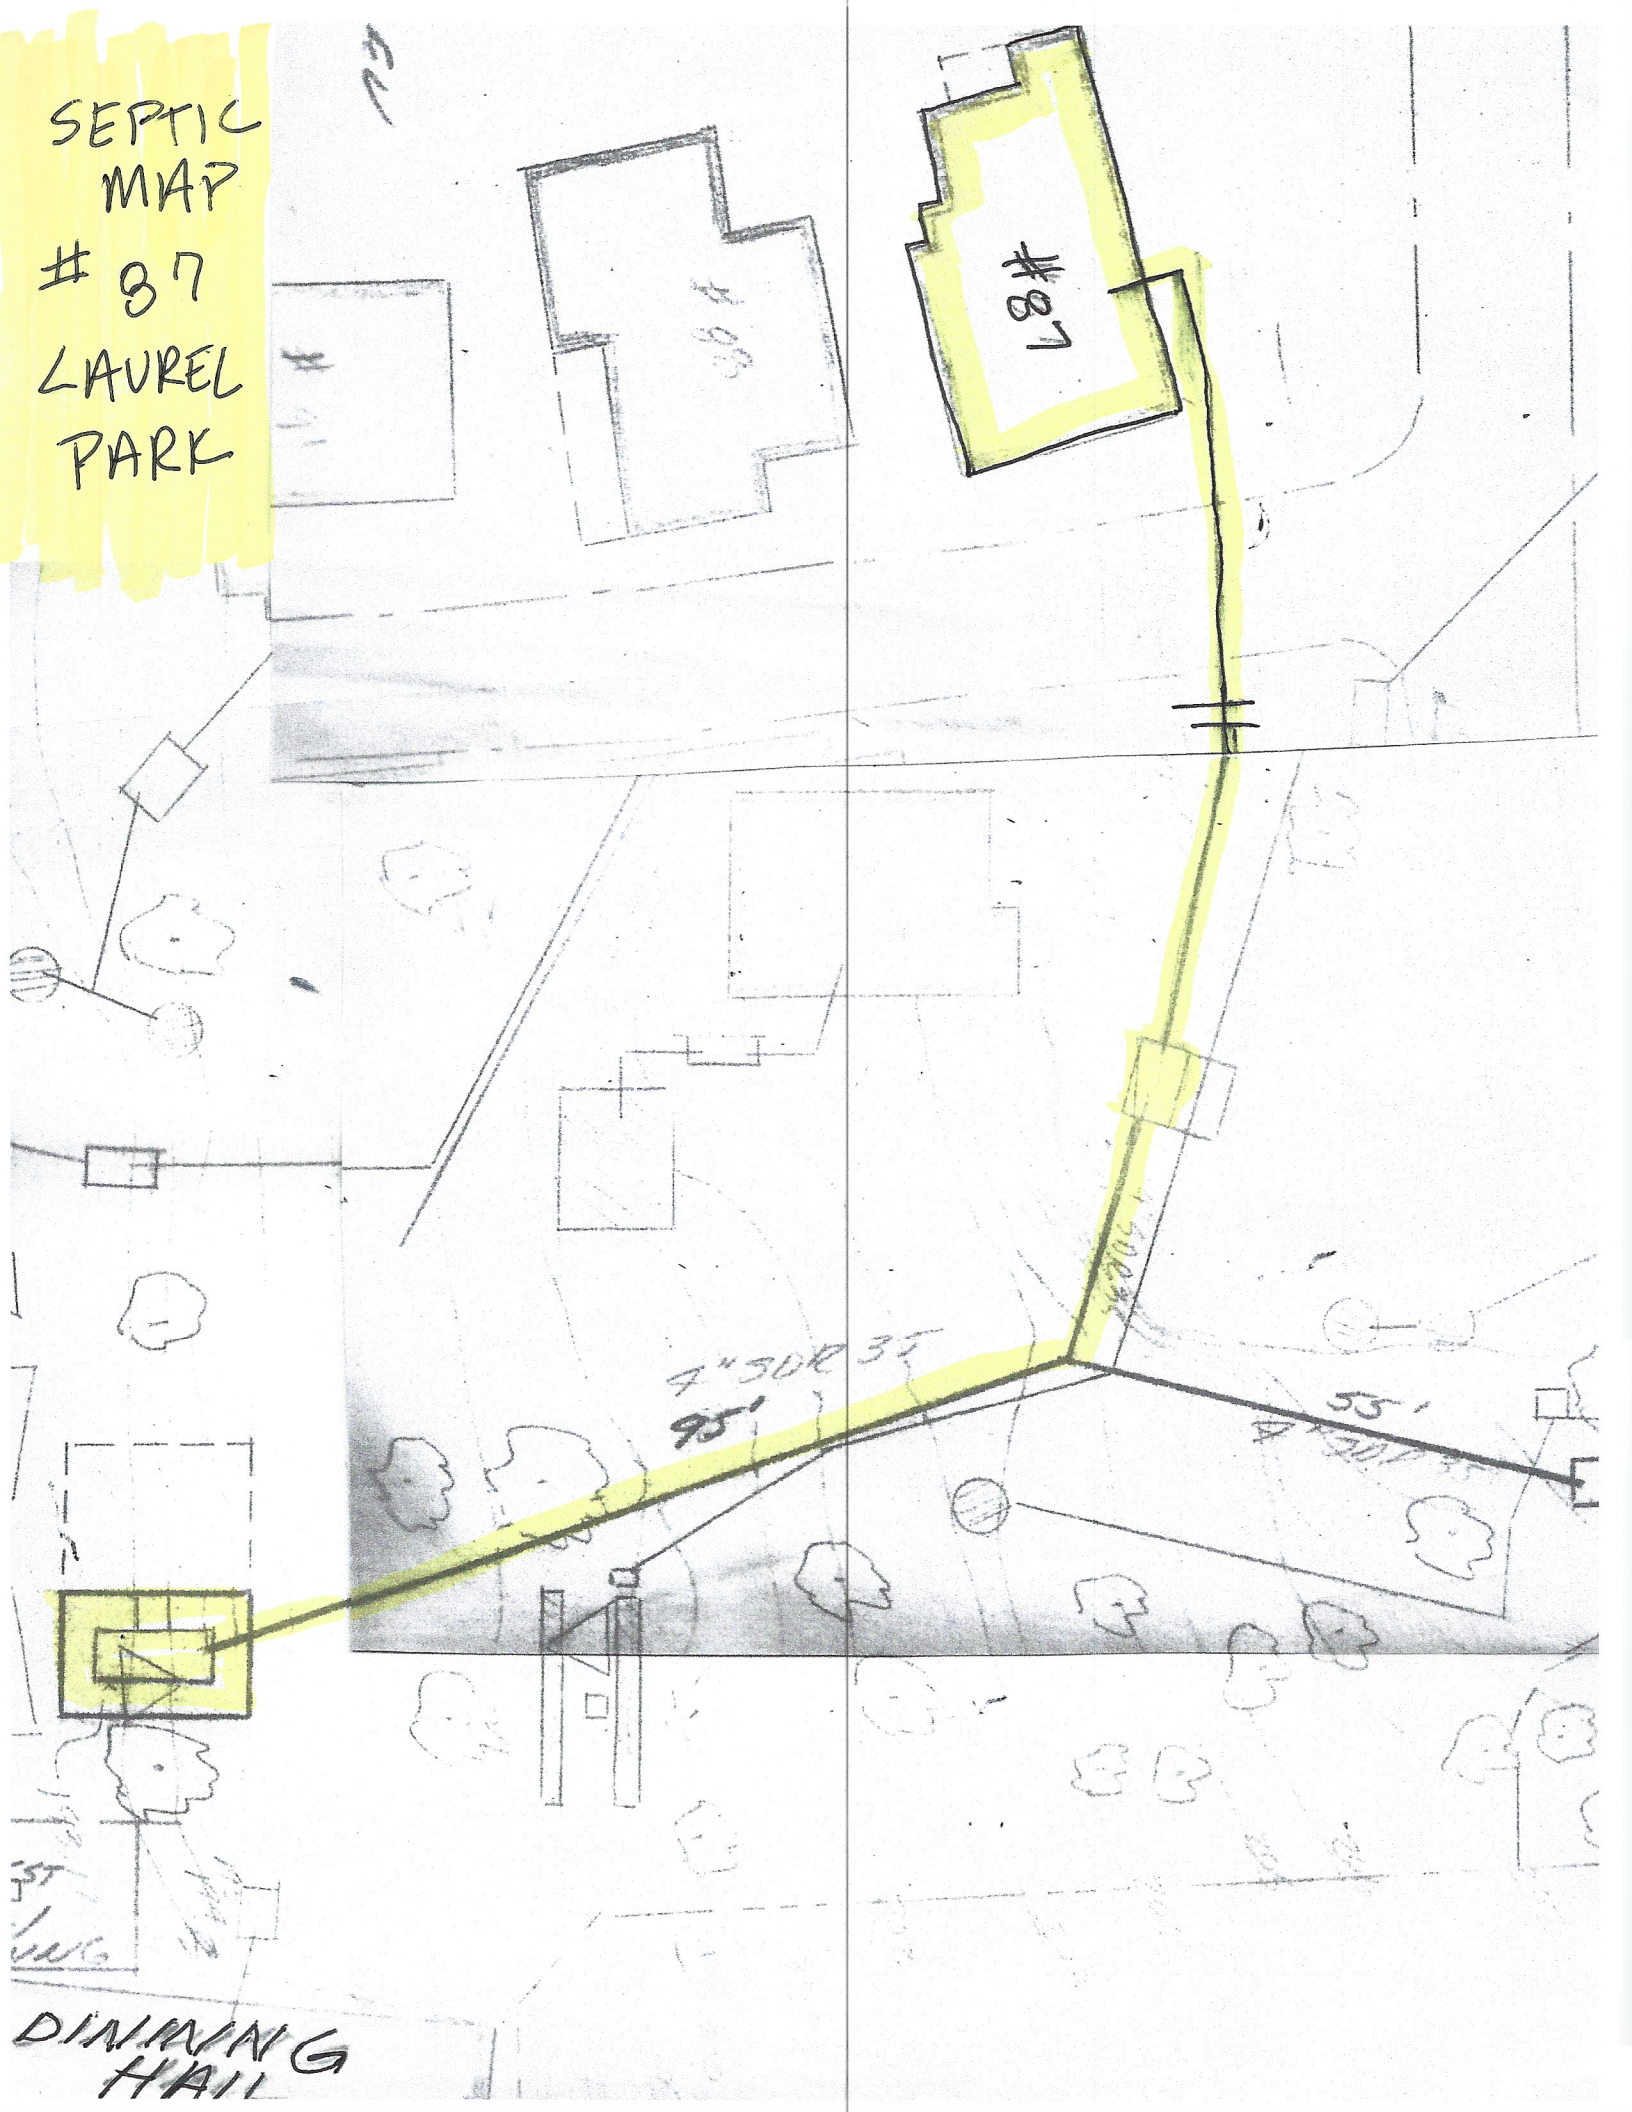

SEPTIC
MAP

87

LAUREL
PARK

4" 30" 35" 95"

55"

4" 30" 35" 95"

35"
LONG

DINING
HALL