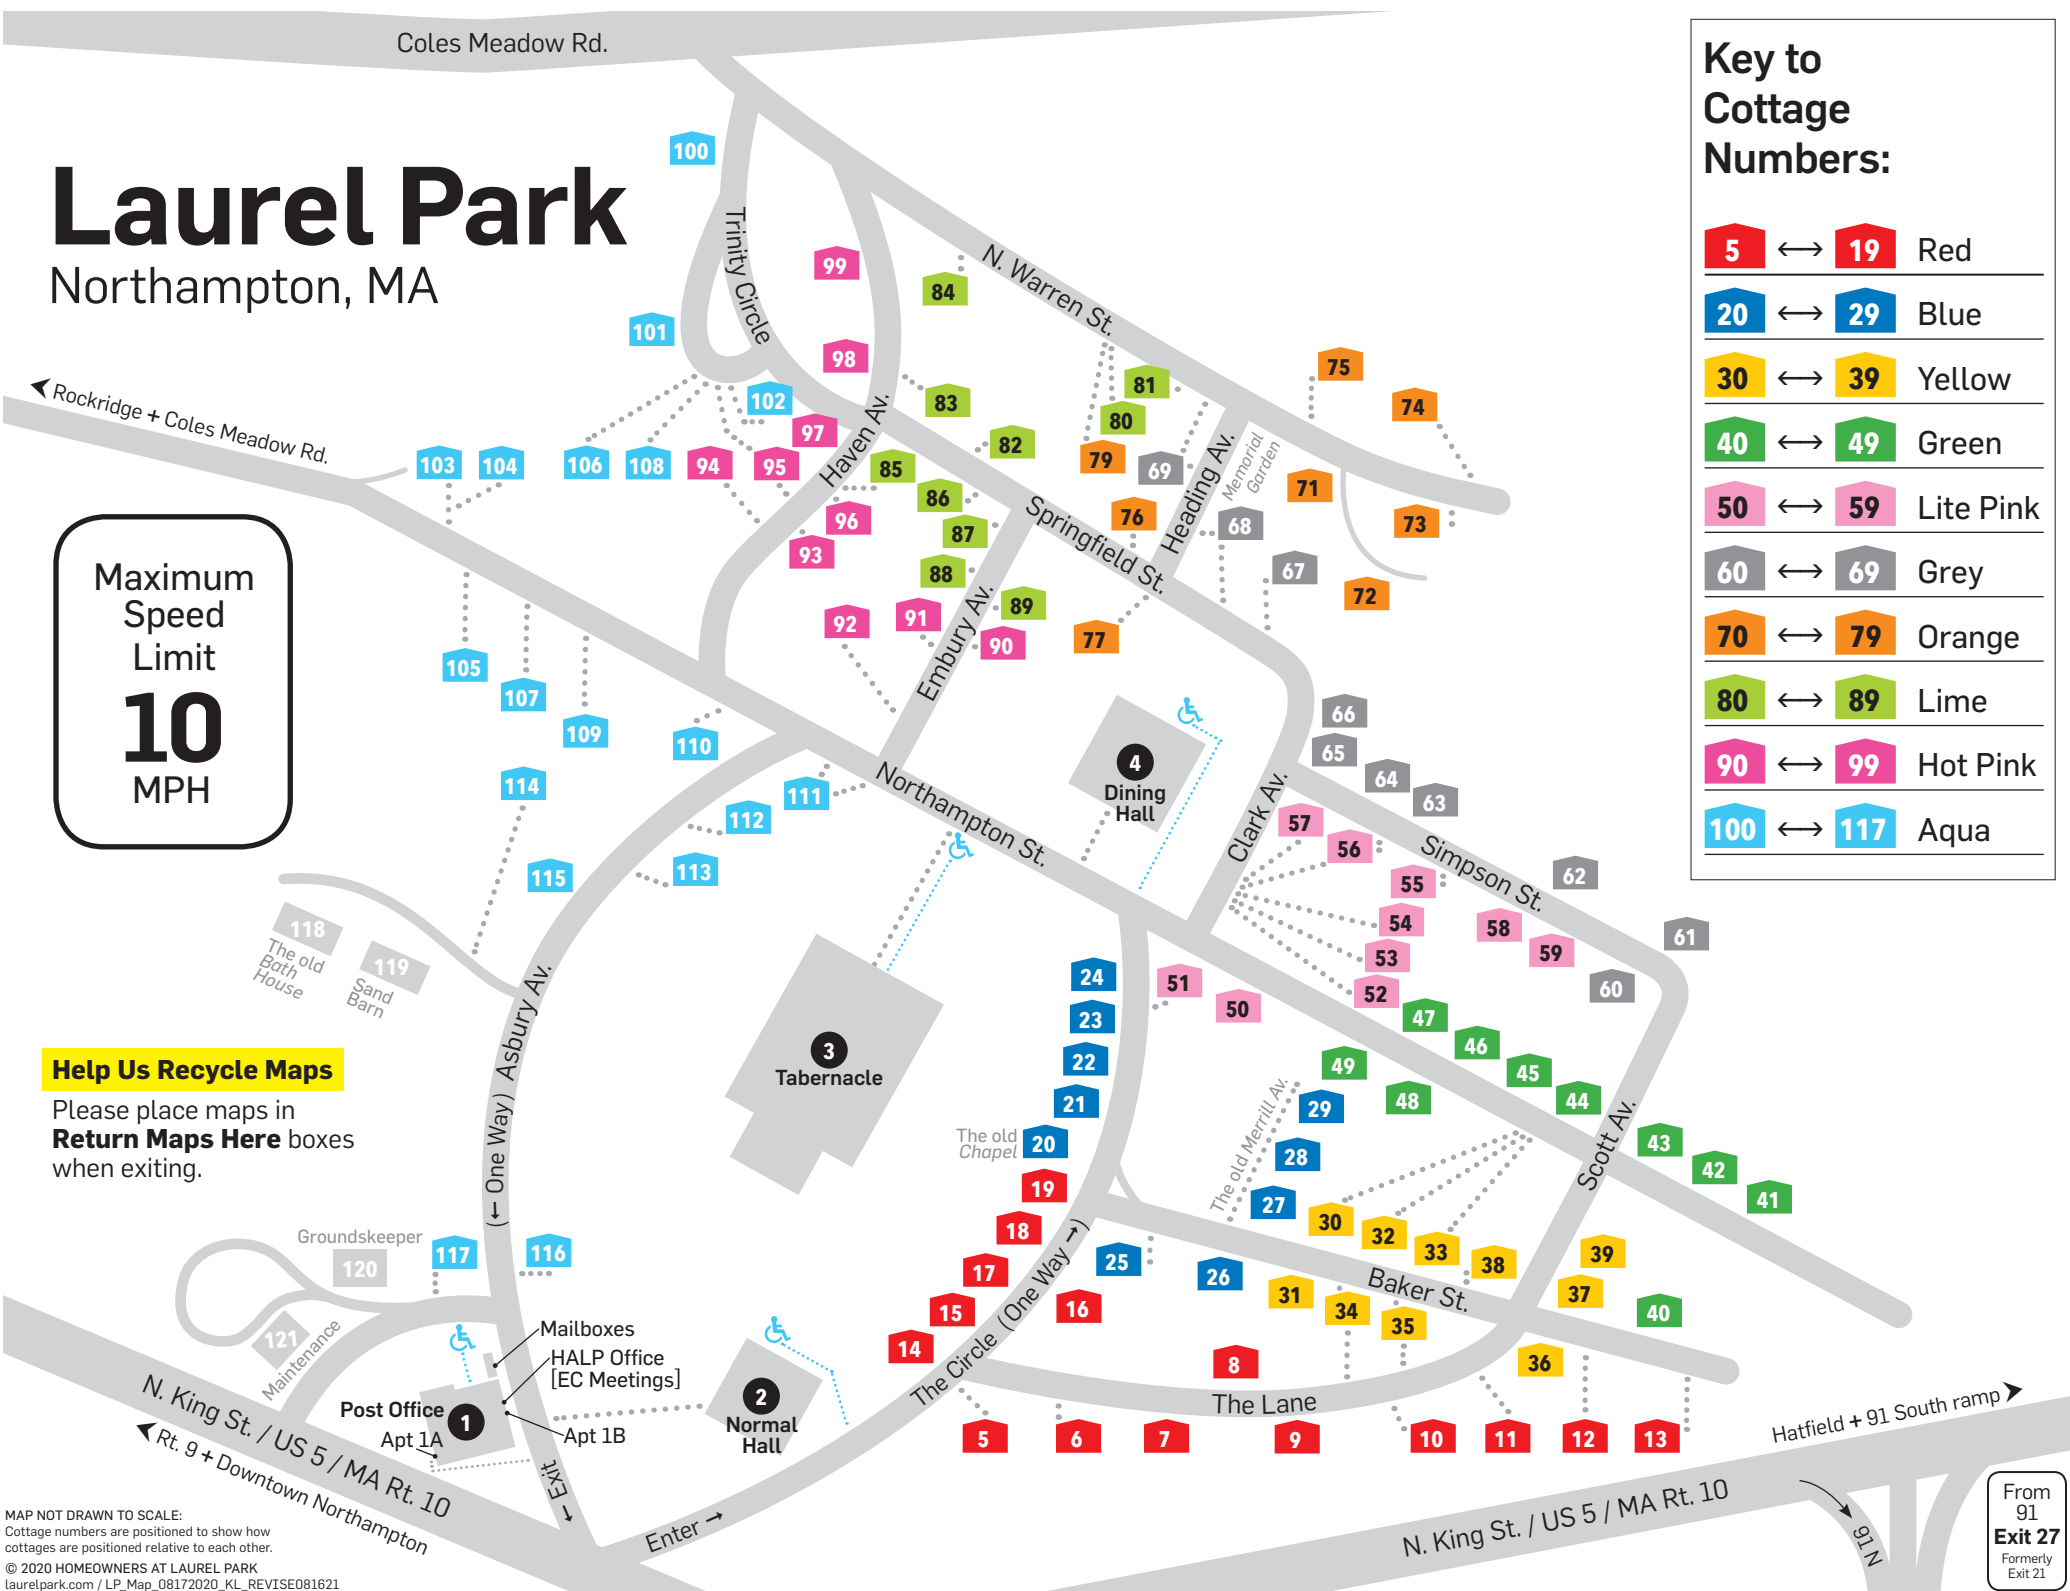

- ↔ Lite Pink

- ↔ Grey

- ↔ Orange

- ↔ Lime

- ↔ Hot Pink

- ↔ Aqua

Maximum
Speed
Limit
10
MPH

Help Us Recycle Maps

Please place maps in **Return Maps Here** boxes when exiting.

MAP NOT DRAWN TO SCALE:
Cottage numbers are positioned to show how cottages are positioned relative to each other.
© 2020 HOMEOWNERS AT LAUREL PARK
laurelpark.com / LP_Map_08172020_KL_REVISE081621

From
91
Exit 27
Formerly
Exit 21