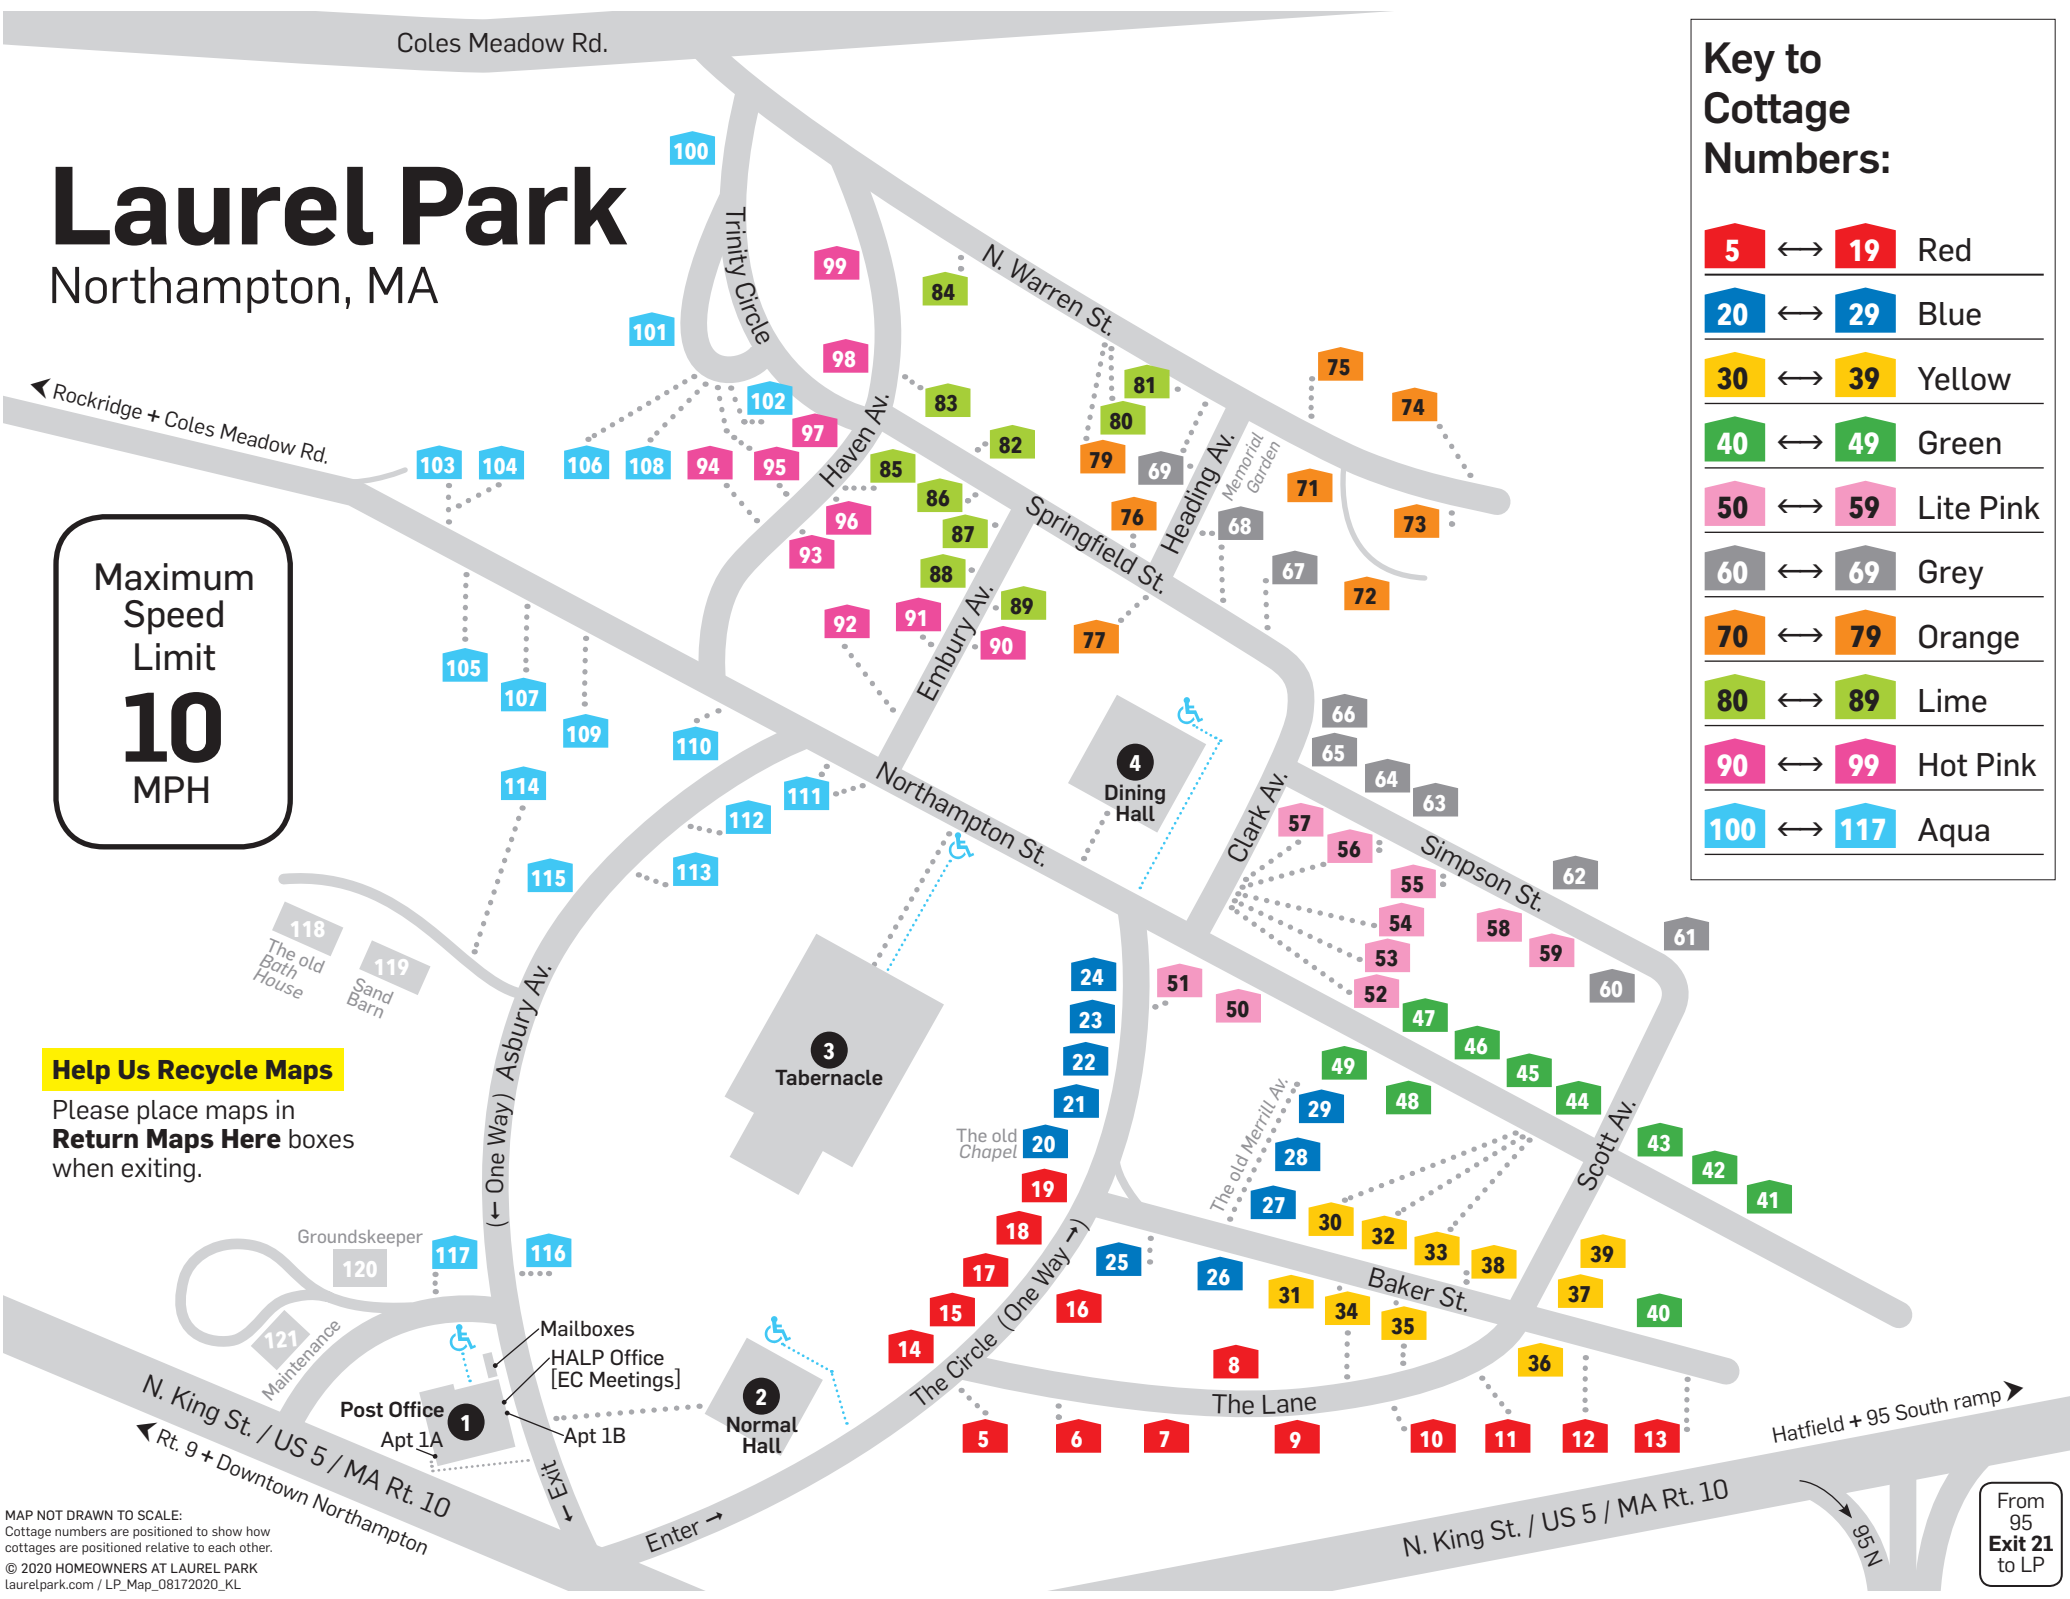

- ↔ Lite Pink

- ↔ Grey

- ↔ Orange

- ↔ Lime

- ↔ Hot Pink

- ↔ Aqua

Maximum
Speed
Limit
10
MPH

Help Us Recycle Maps

Please place maps in **Return Maps Here** boxes when exiting.

MAP NOT DRAWN TO SCALE:
Cottage numbers are positioned to show how cottages are positioned relative to each other.
© 2020 HOMEOWNERS AT LAUREL PARK
laurelpark.com / LP_Map_08172020_KL

From
95
Exit 21
to LP